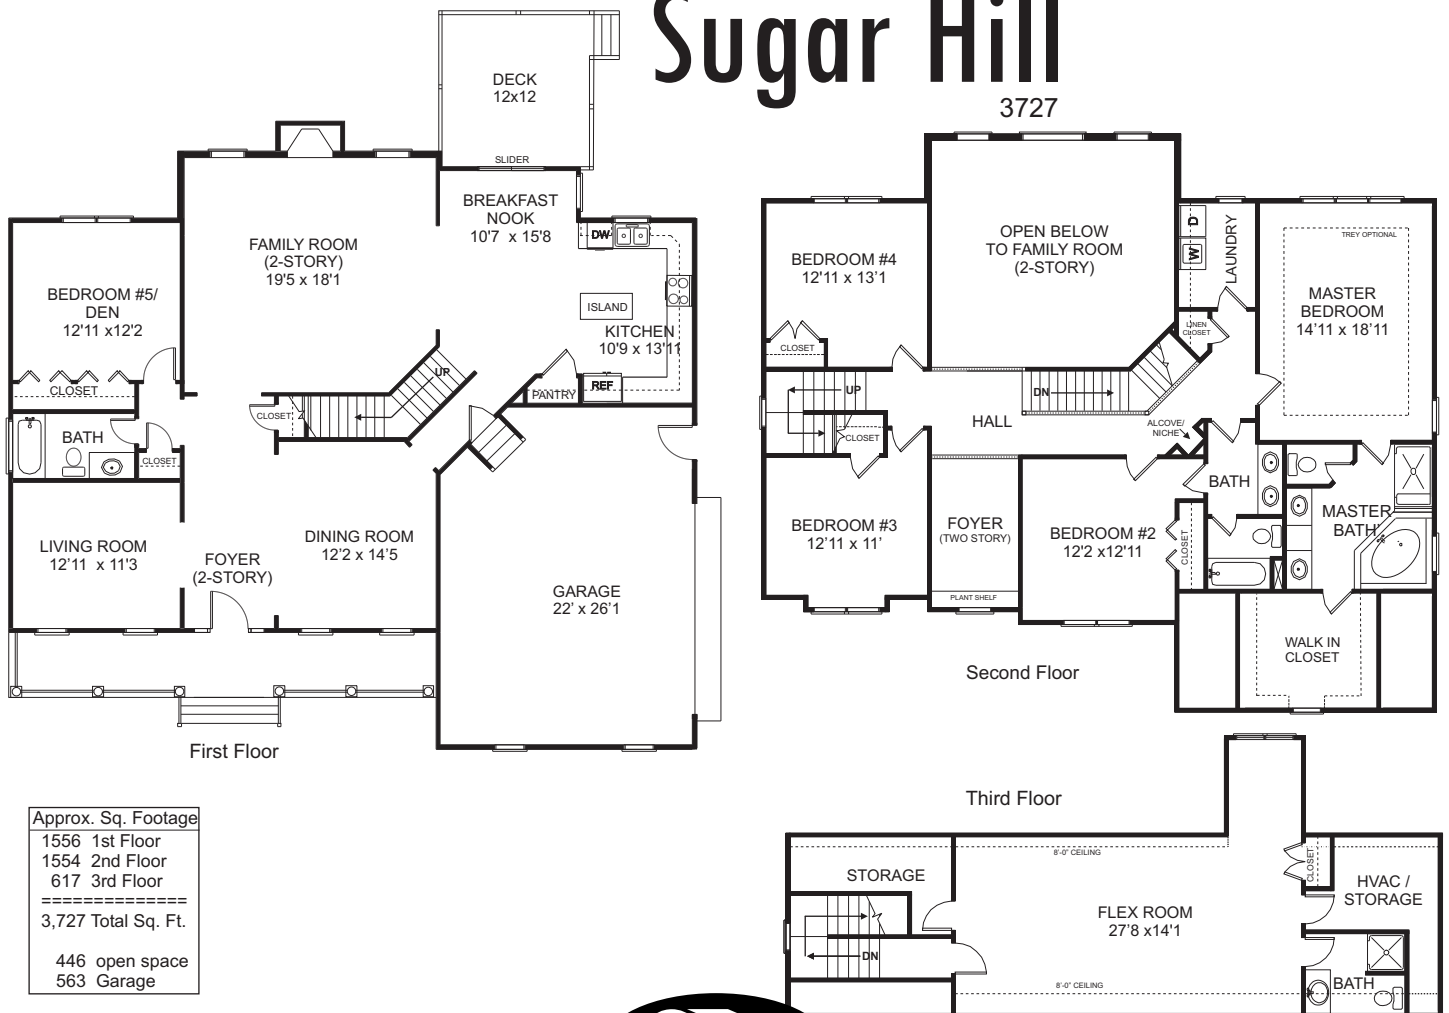

Sugar Hill

3727

Approx. Sq. Footage	
1556	1st Floor
1554	2nd Floor
617	3rd Floor

3,727	Total Sq. Ft.
446	open space
563	Garage

Floor plans may vary from artist's representation, some items are optional and are available at additional costs.
www.rayawmshomes.com