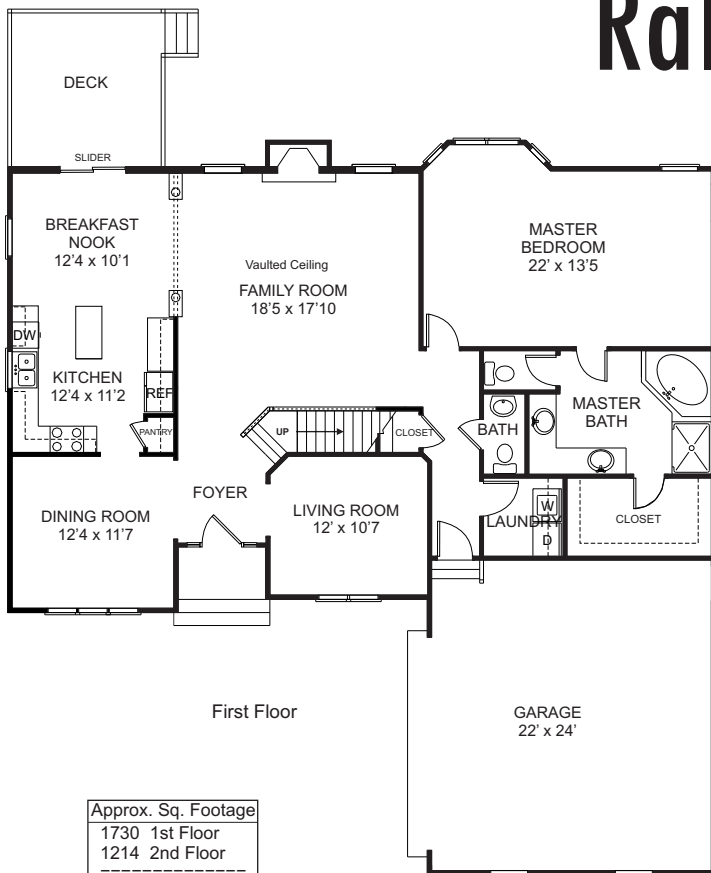

Raleigh

2944

Approx. Sq. Footage	
1730	1st Floor
1214	2nd Floor

2,944	Total Sq. Ft.
325	open space
525	Garage

Floor plans may vary from artist's representation, some items are optional and are available at additional costs.
www.rayawmshomes.com