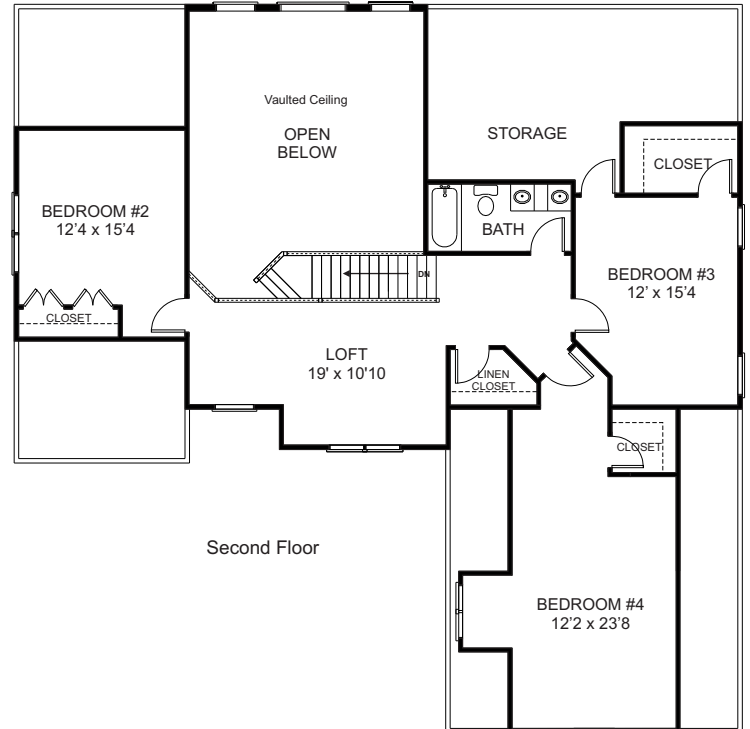

Raleigh

2944

Approx. Sq. Footage	
1730	1st Floor
1214	2nd Floor

2,944	Total Sq. Ft.
325	open space
525	Garage

Floor plans may vary from artist's representation, some items are optional and are available at additional costs.
www.rayawmshomes.com