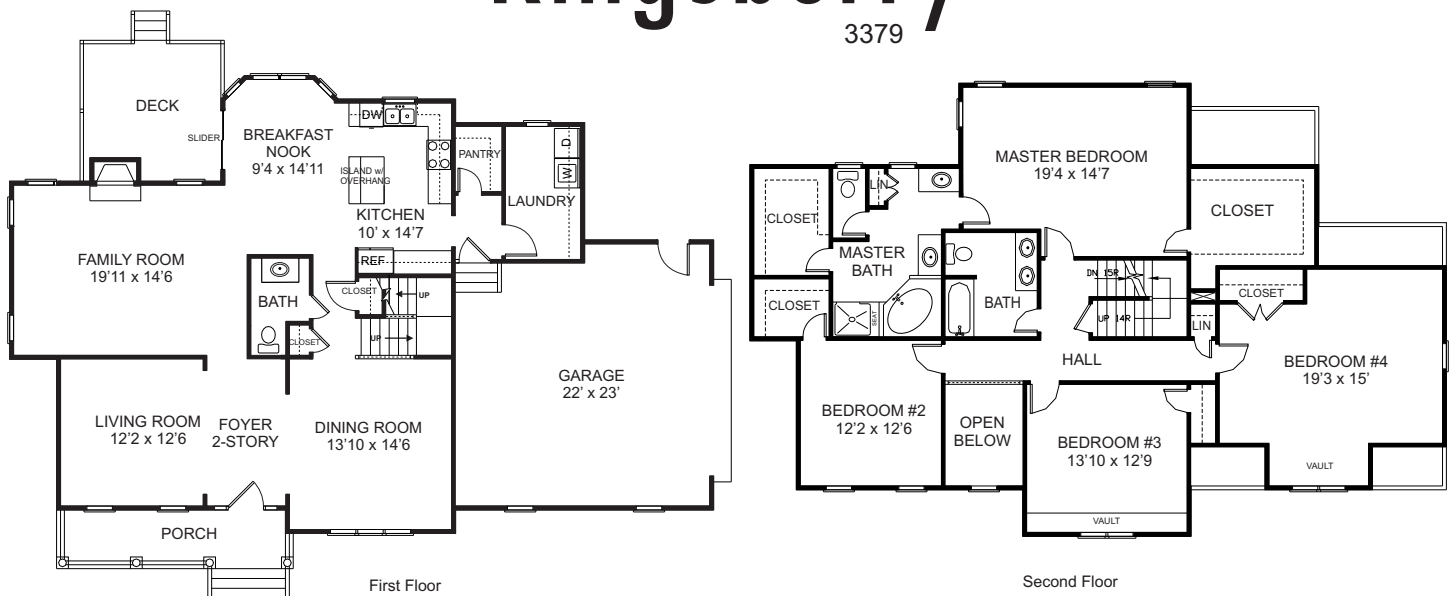

# Kingsberry

3379

Approx. Sq. Footage	
1336	1st Floor
1622	2nd Floor
421	3rd Floor
-----	
3,379	Total Sq. Ft.
61	open space
484	Garage

Floor plans may vary from artist's representation, some items are optional and are available at additional costs.  
[www.rayawmshomes.com](http://www.rayawmshomes.com)