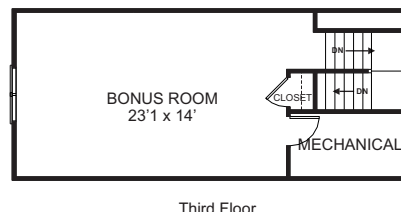

# Kingsberry

3379

Approx. Sq. Footage	
1336	1st Floor
1622	2nd Floor
421	3rd Floor
-----	
3,379	Total Sq. Ft.
61	open space
484	Garage

Floor plans may vary from artist's representation, some items are optional and are available at additional costs.  
[www.rayawmshomes.com](http://www.rayawmshomes.com)