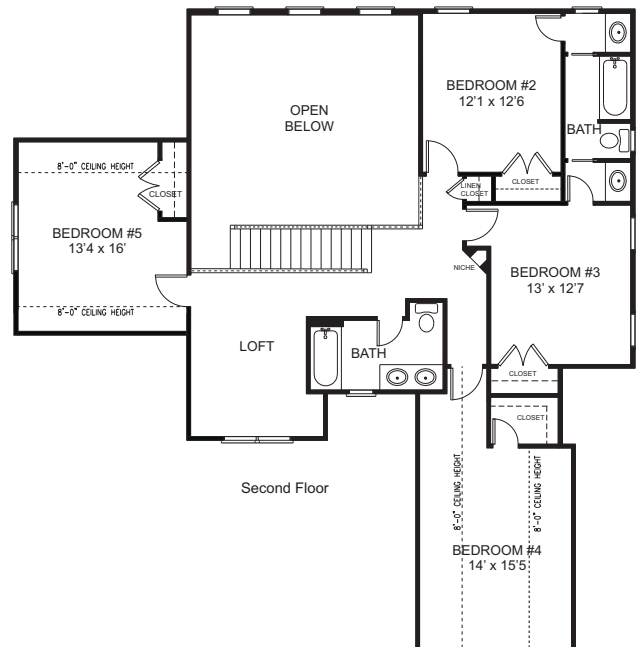

# Kimberly

3171

Approx. Sq. Footage	
1812	1st Floor
1359	2nd Floor
=====	
3,171	Total Sq. Ft.
310	open space
536	Garage

Floor plans may vary from artist's representation, some items are optional and are available at additional costs.  
[www.rayawmshomes.com](http://www.rayawmshomes.com)