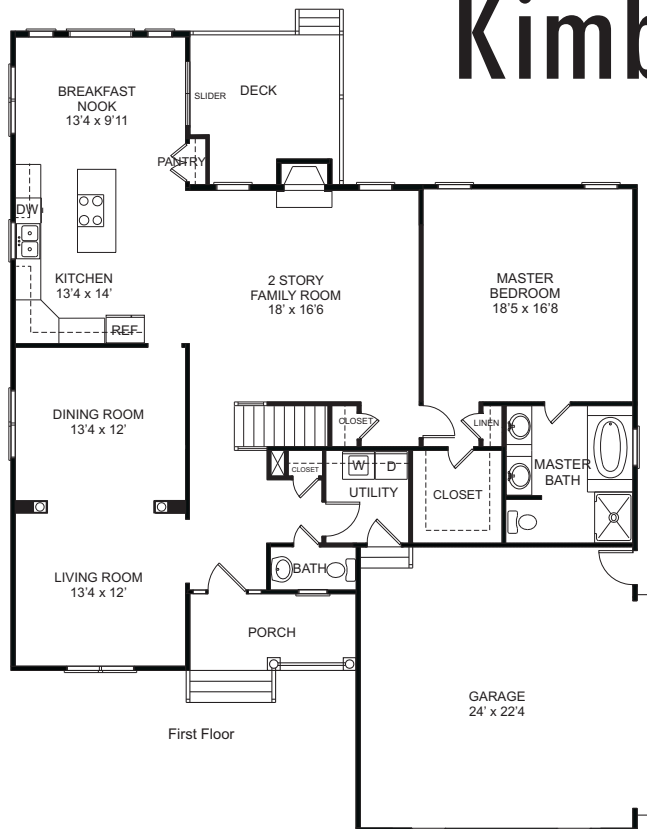

# Kimberly

3171

Approx. Sq. Footage	
1812	1st Floor
1359	2nd Floor
=====	
3,171	Total Sq. Ft.
310	open space
536	Garage

Floor plans may vary from artist's representation, some items are optional and are available at additional costs.  
[www.rayawmshomes.com](http://www.rayawmshomes.com)