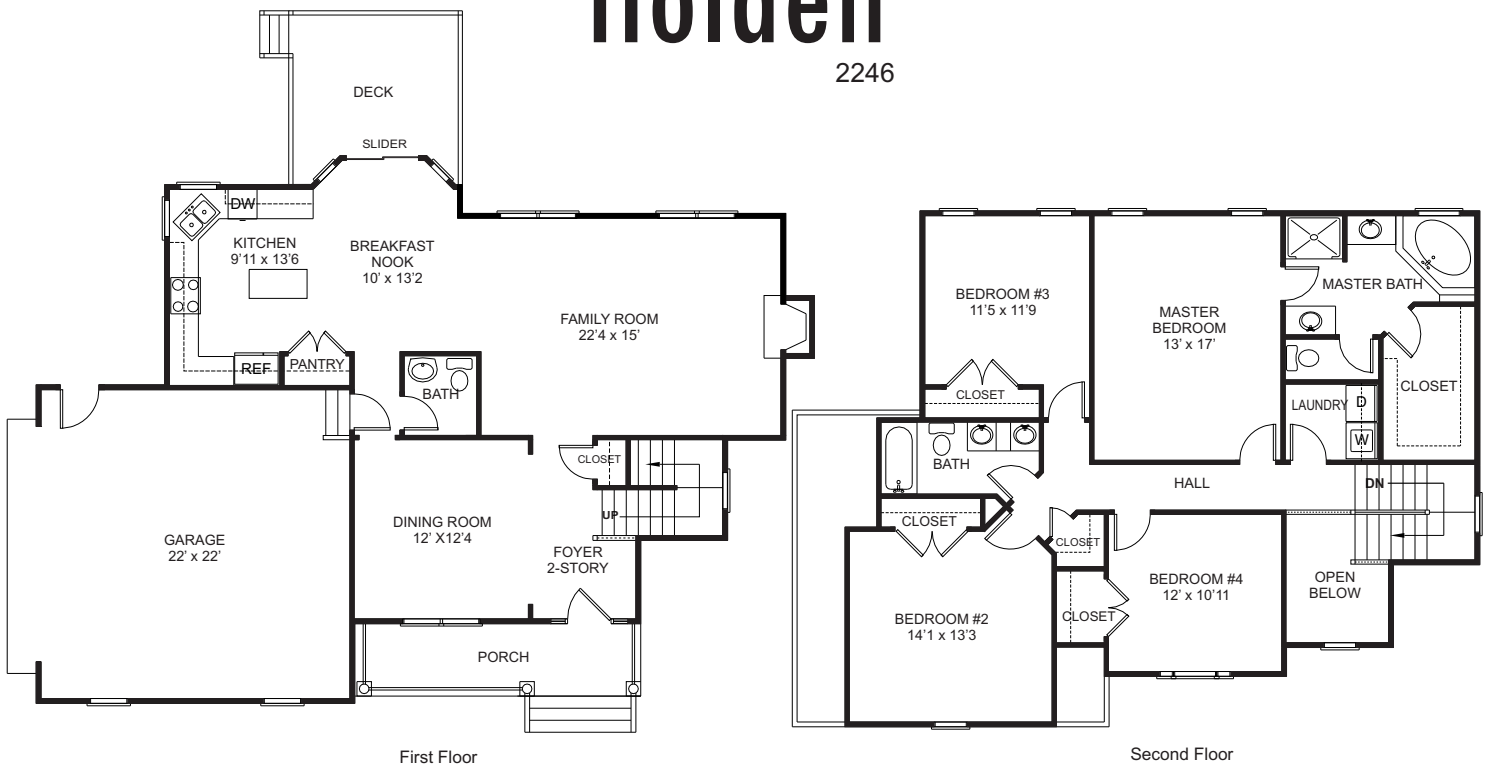

# Holden

2246

Approx. Sq. Footage
989 1st Floor
1257 2nd Floor
=====
2,246 Total Sq. Ft.
60 open space
473 Garage

Floor plans may vary from artist's representation, some items are optional and are available at additional costs.  
[www.rayawmshomes.com](http://www.rayawmshomes.com)