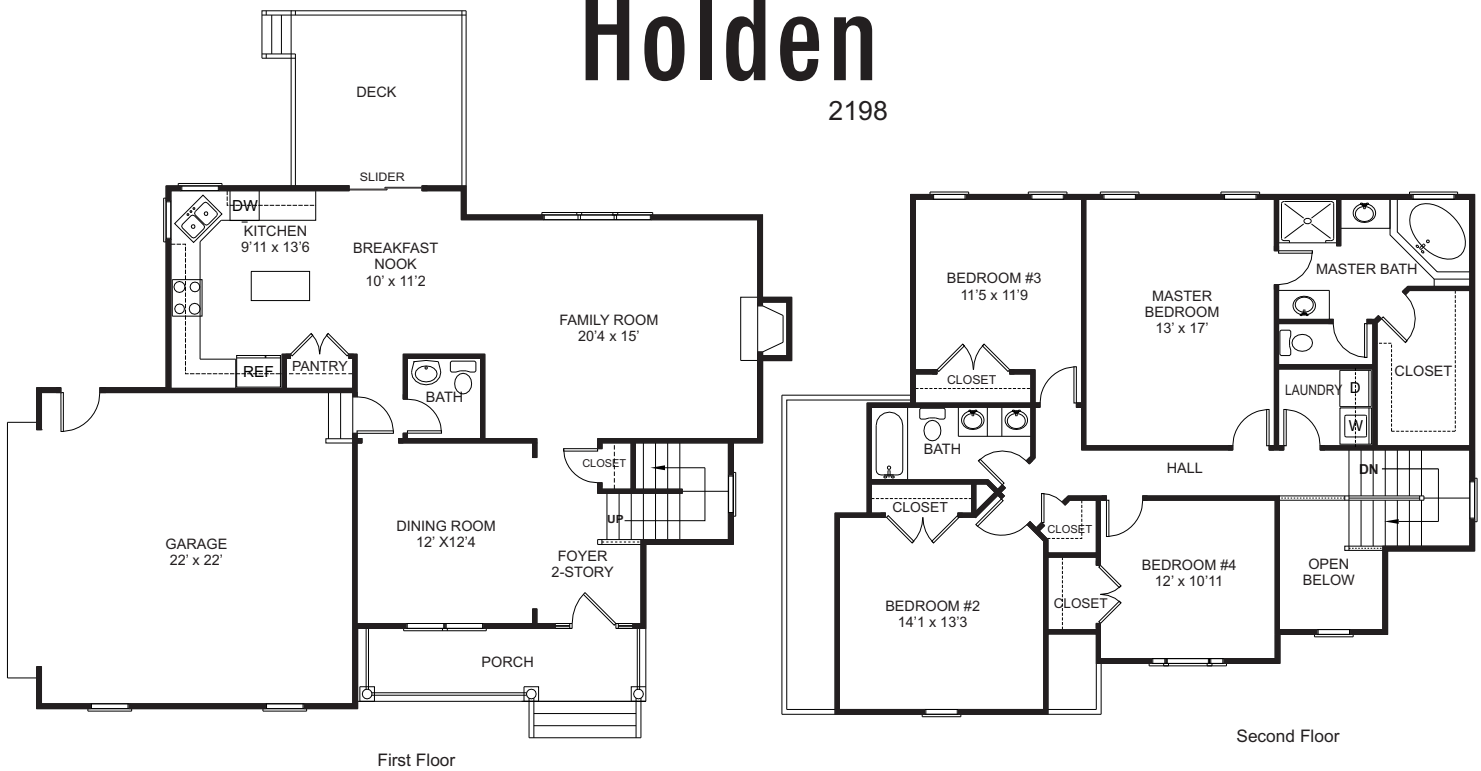

Holden

2198

| Approx. Sq. Footage | |
|---------------------|---------------|
| 941 | 1st Floor |
| 1257 | 2nd Floor |
| ===== | |
| 2,198 | Total Sq. Ft. |
| | |
| 60 | open space |
| 473 | Garage |

Floor plans may vary from artist's representation, some items are optional and are available at additional costs.
www.rayawmshomes.com