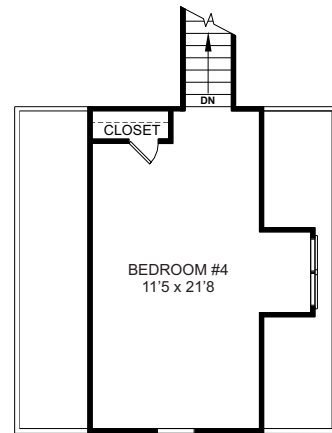

Hamlen

2185

Approx. Sq. Footage	
1897	1st Floor
288	2nd Floor
=====	
2,185	Total Sq. Ft.

498	Garage

Floor plans may vary from artist's representation, some items are optional and are available at additional costs.
www.rayawmshomes.com