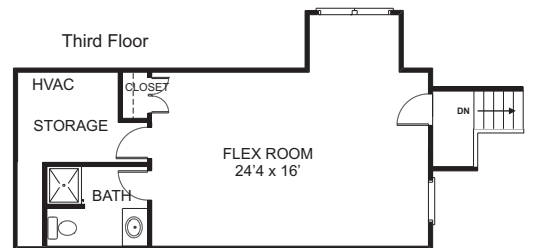

# Brookhaven

3718

Approx. Sq. Footage	
1432	1st Floor
1645	2nd Floor
641	3rd Floor
=====	
3,718	Total Sq. Ft.
118	open space
475	Garage

Floor plans may vary from artist's representation, some items are optional and are available at additional costs.  
[www.rayawmshomes.com](http://www.rayawmshomes.com)