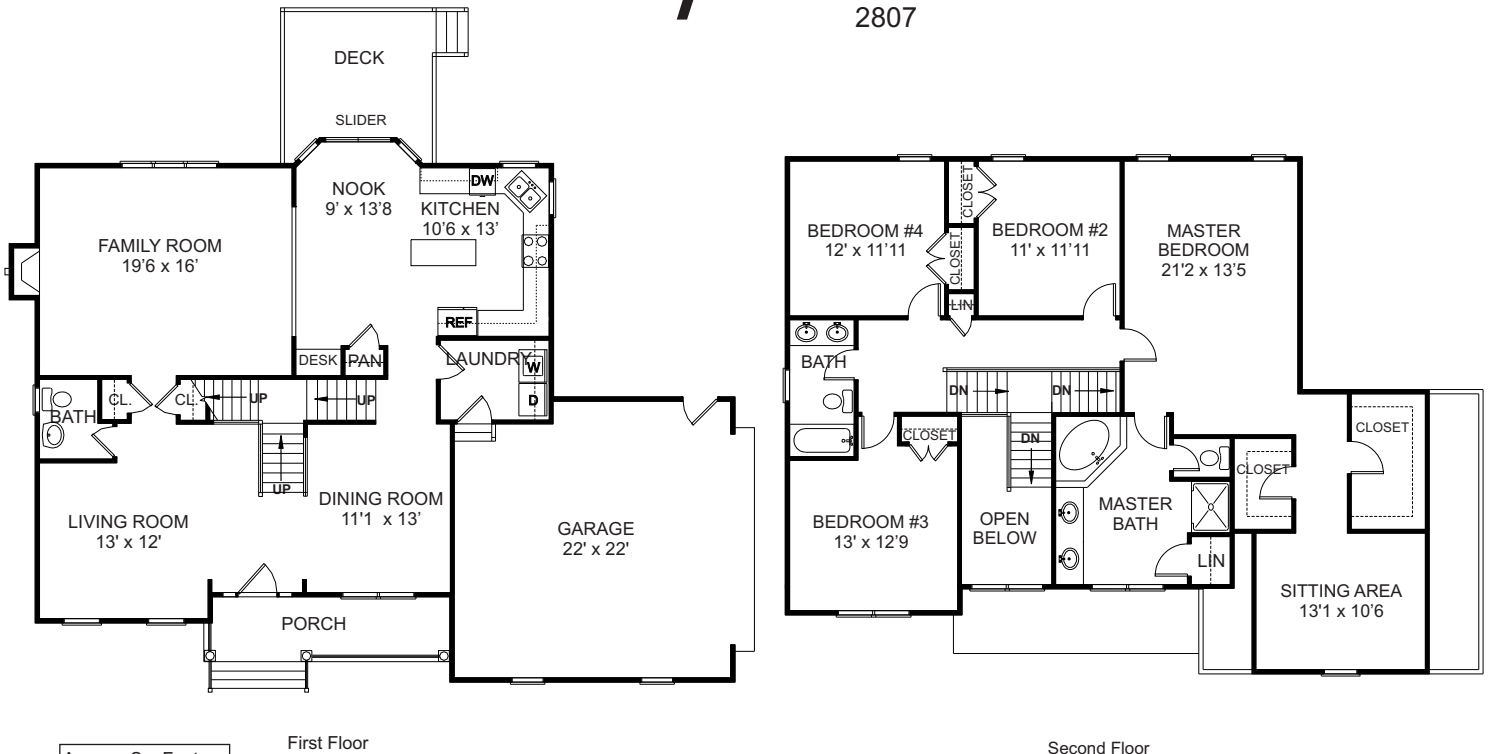

Bayview

2807

Approx. Sq. Footage
1285 1st Floor
1522 2nd Floor
=====
2,807 Total Sq. Ft.
73 open space
463 Garage

Floor plans may vary from artist's representation, some items are optional and are available at additional costs.
www.rayawmshomes.com