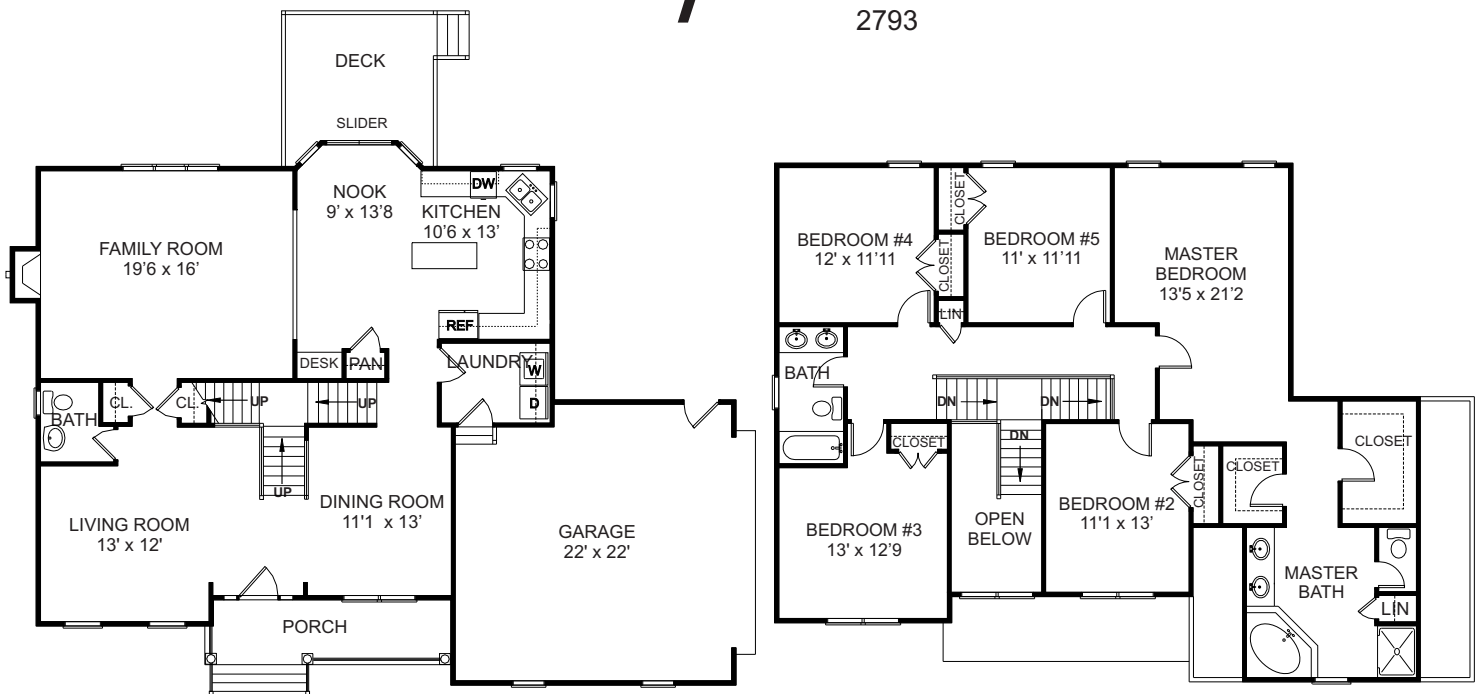

# Bayview

2793

First Floor

Second Floor

Approx. Sq. Footage	
1285	1st Floor
1508	2nd Floor
=====	
2,793	Total Sq. Ft.
73	open space
463	Garage

Floor plans may vary from artist's representation, some items are optional and are available at additional costs.  
[www.rayawmshomes.com](http://www.rayawmshomes.com)