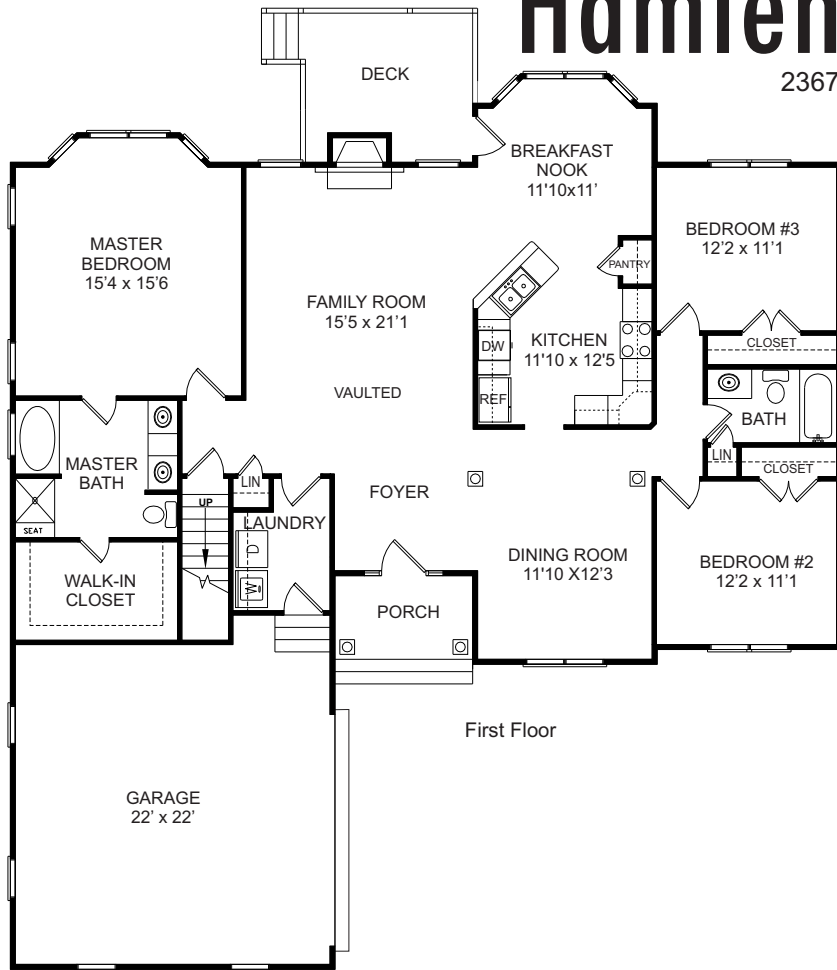

Hamlen

2367

Approx. Sq. Footage	
1897	1st Floor
470	2nd Floor
=====	
2,367	Total Sq. Ft.
498	Garage

Floor plans may vary from artist's representation, some items are optional and are available at additional costs.
www.rayawmshomes.com