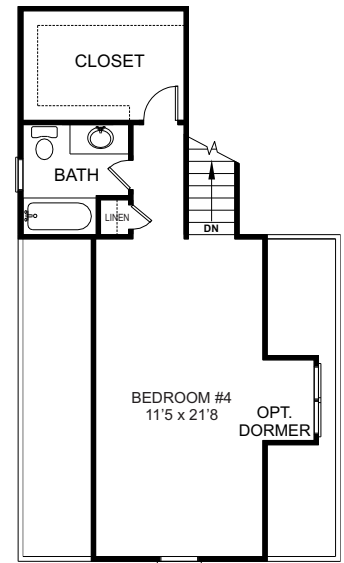

Hamlen

2367

Approx. Sq. Footage	
1897	1st Floor
470	2nd Floor
=====	
2,367	Total Sq. Ft.
498	Garage

Floor plans may vary from artist's representation, some items are optional and are available at additional costs.
www.rayawmshomes.com