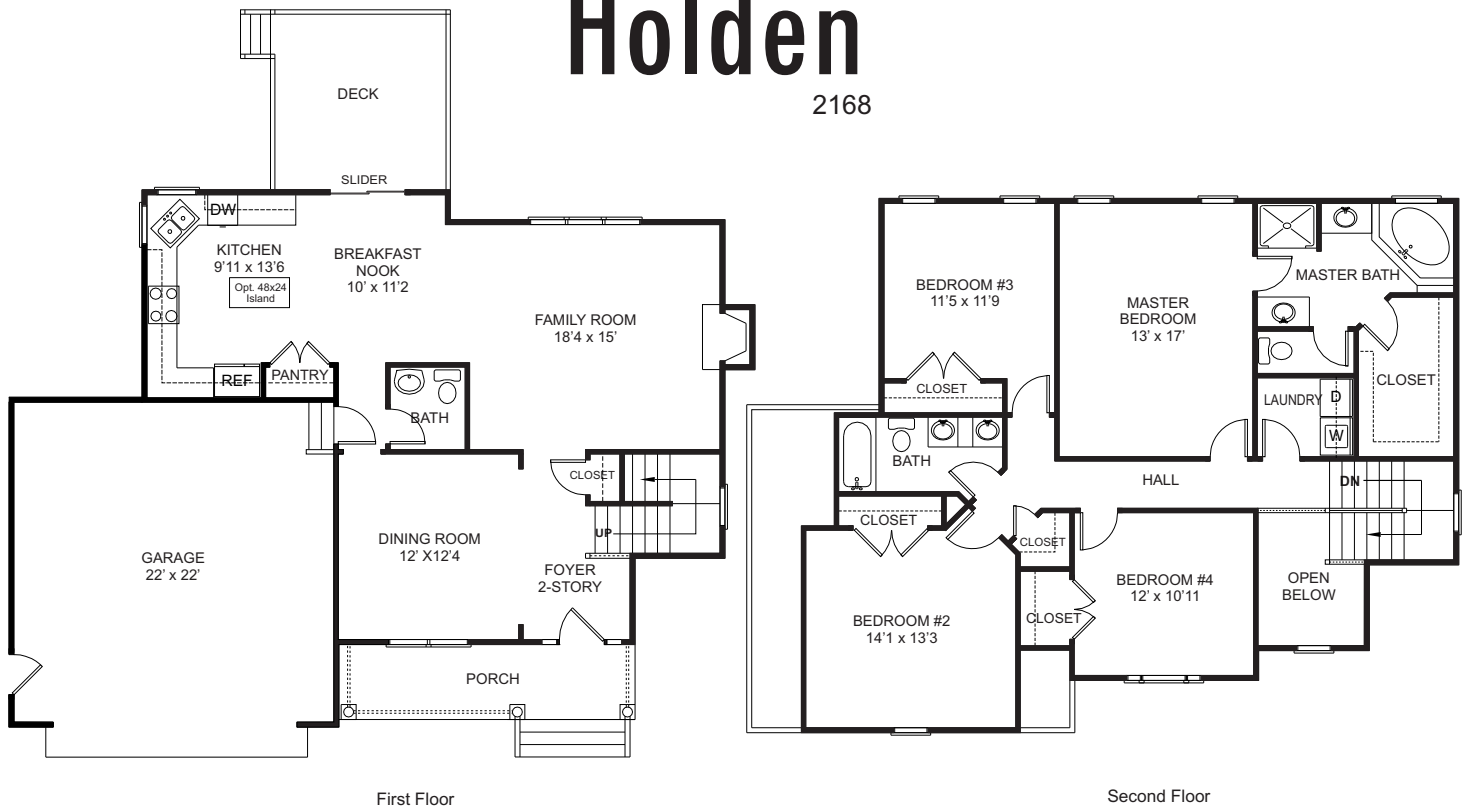

# Holden

2168

Approx. Sq. Footage	
911	1st Floor
1257	2nd Floor
=====	
2,168	Total Sq. Ft.
60	open space
473	Garage

Floor plans may vary from artist's representation, some items are optional and are available at additional costs.  
[www.rayawmshomes.com](http://www.rayawmshomes.com)