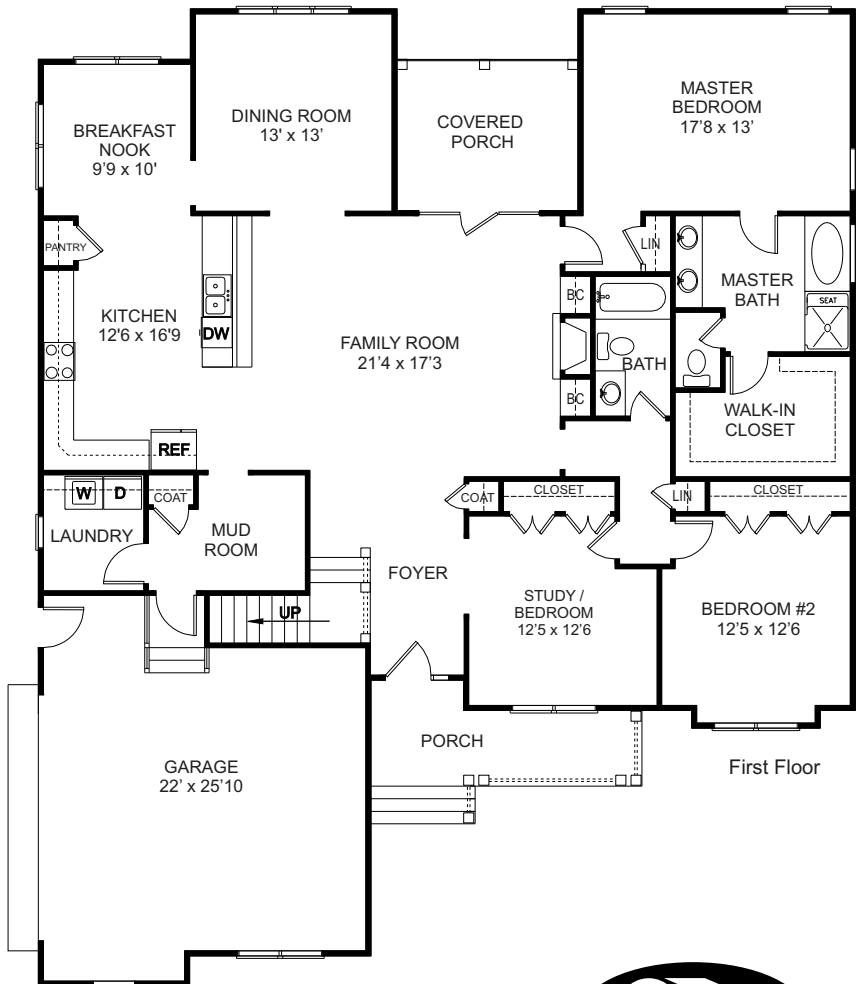

Wilshire

2511

Second Floor

Approx. Sq. Footage	
2179	1st Floor
332	2nd Floor
=====	
2,511	Total Sq. Ft.
506	Garage
102	Front Porch
120	Covered Porch

Floor plans may vary from artist's representation, some items are optional and are available at additional costs.
www.rayawmshomes.com