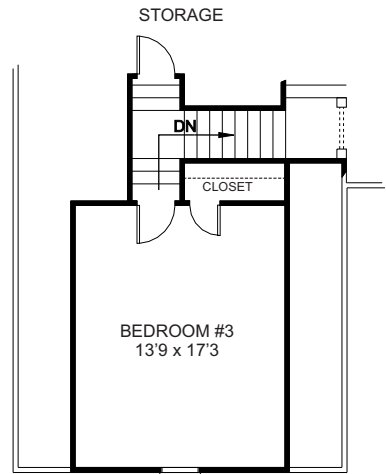

Wilshire

2511

Second Floor

Approx. Sq. Footage	
2179	1st Floor
332	2nd Floor
=====	
2,511	Total Sq. Ft.
506	Garage
102	Front Porch
120	Covered Porch

Floor plans may vary from artist's representation, some items are optional and are available at additional costs.
www.rayawmshomes.com