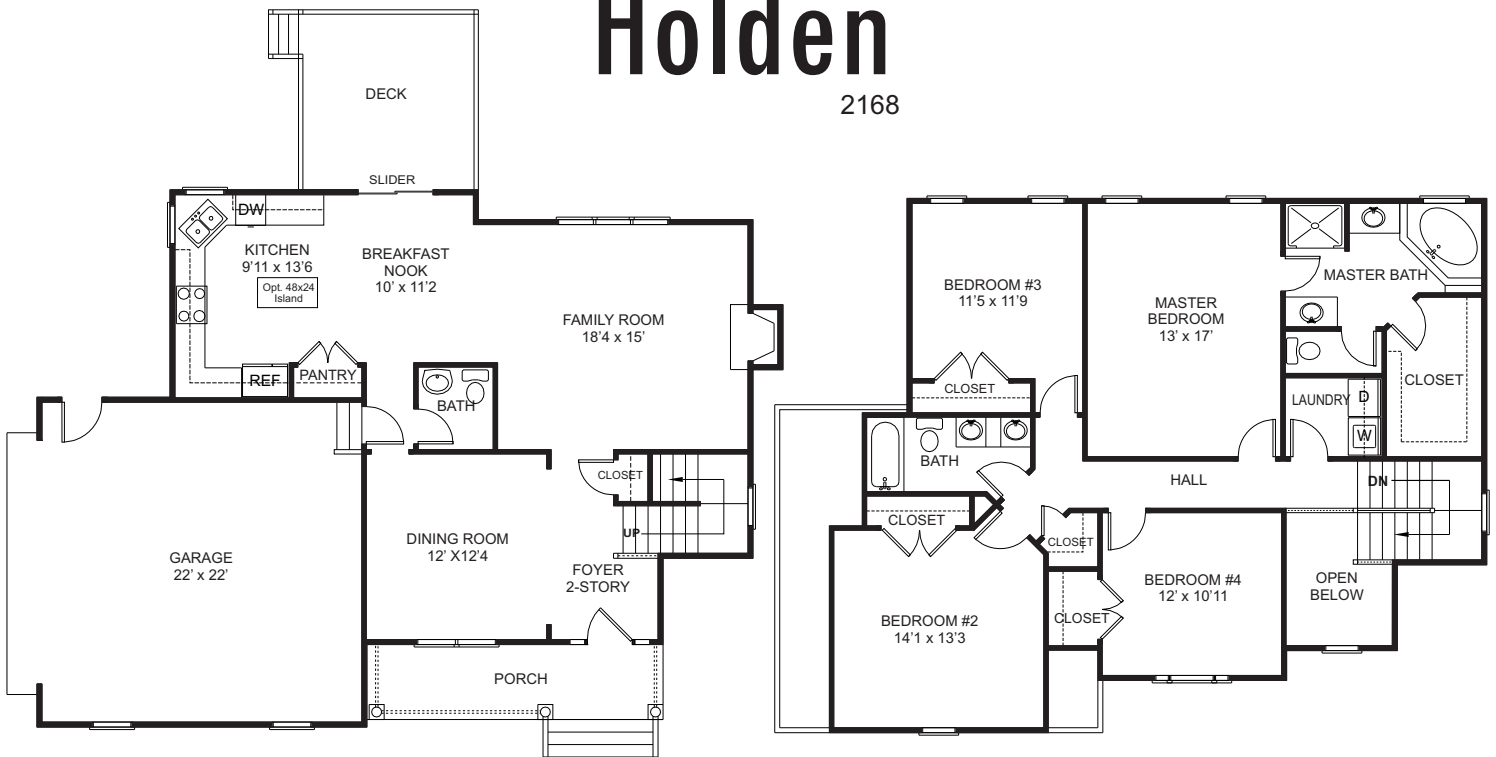

Holden

2168

First Floor

Second Floor

Approx. Sq. Footage	
911	1st Floor
1257	2nd Floor

2,168	Total Sq. Ft.
60	open space
473	Garage

Floor plans may vary from artist's representation, some items are optional and are available at additional costs.
www.rayawmshomes.com