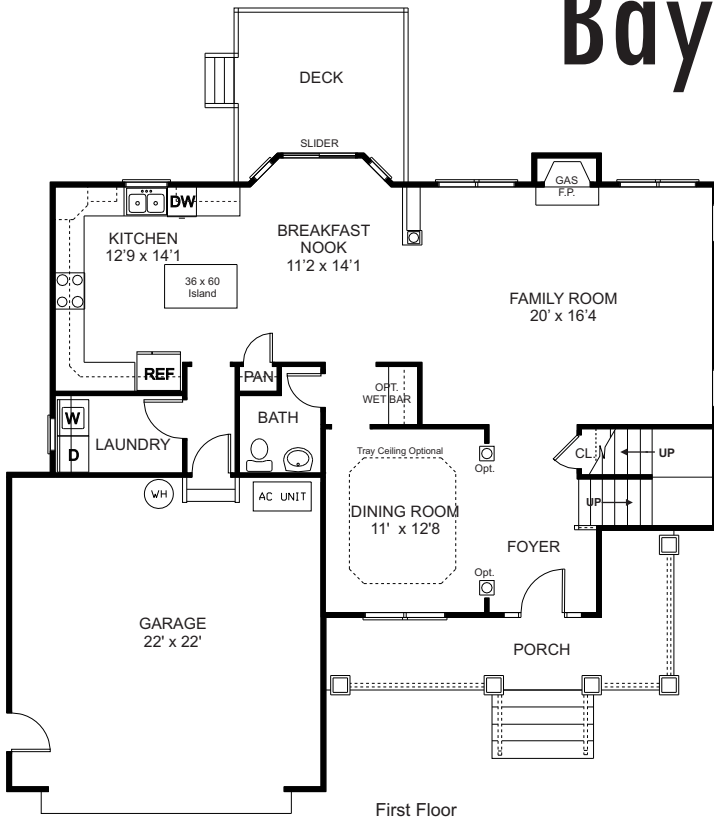

# Baycourt

2614

First Floor

Second Floor

Approx. Sq. Footage	
1162	1st Floor
1452	2nd Floor
=====	
2,614	Total Sq. Ft.
82	open space
476	Garage

Floor plans may vary from artist's representation, some items are optional and are available at additional costs.  
[www.rayawmshomes.com](http://www.rayawmshomes.com)