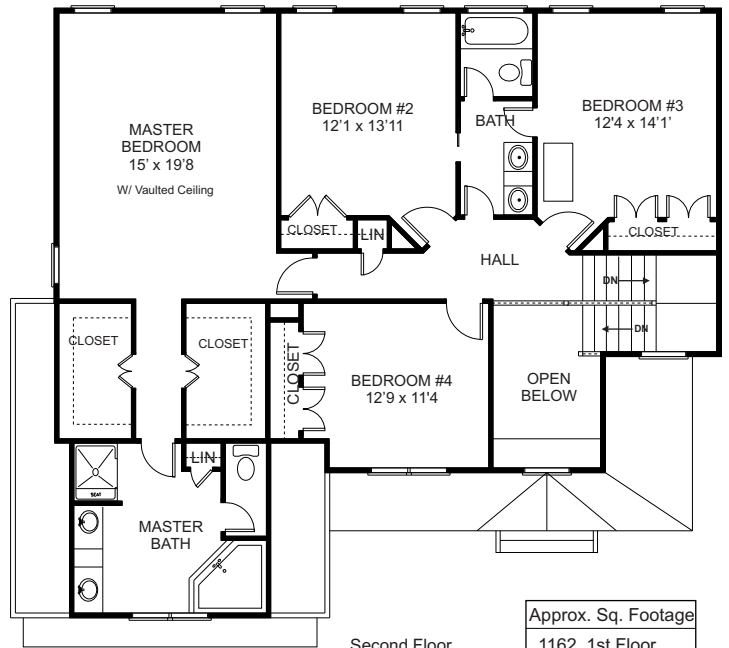

# Baycourt

2614

First Floor

Second Floor

Approx. Sq. Footage	
1162	1st Floor
1452	2nd Floor
=====	
2,614	Total Sq. Ft.
82	open space
476	Garage

Floor plans may vary from artist's representation, some items are optional and are available at additional costs.  
[www.rayawmshomes.com](http://www.rayawmshomes.com)