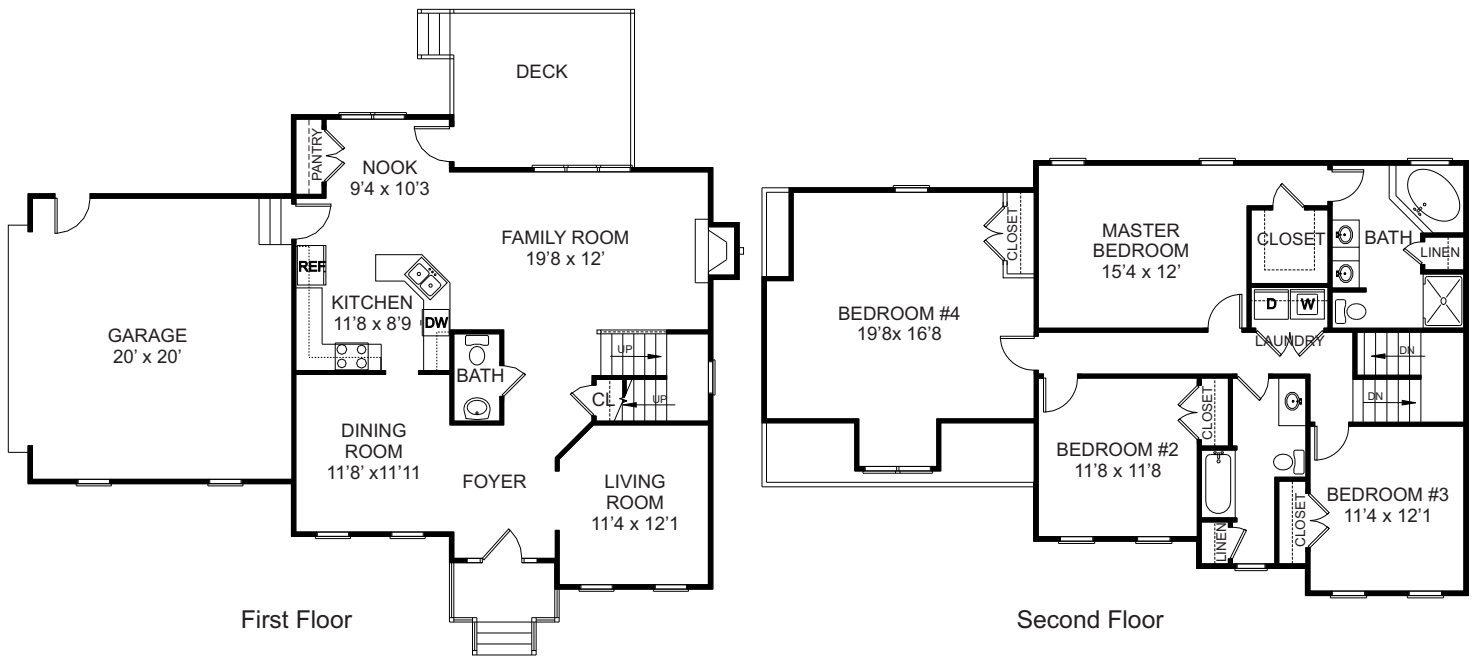

Ashworth

2331

Approx. Sq. Footage	
1019	1st Floor
1312	2nd Floor

2,331	Total Sq. Ft.
442	Garage

Floor plans may vary from artist's representation, some items are optional and are available at additional costs.
www.rayawmshomes.com