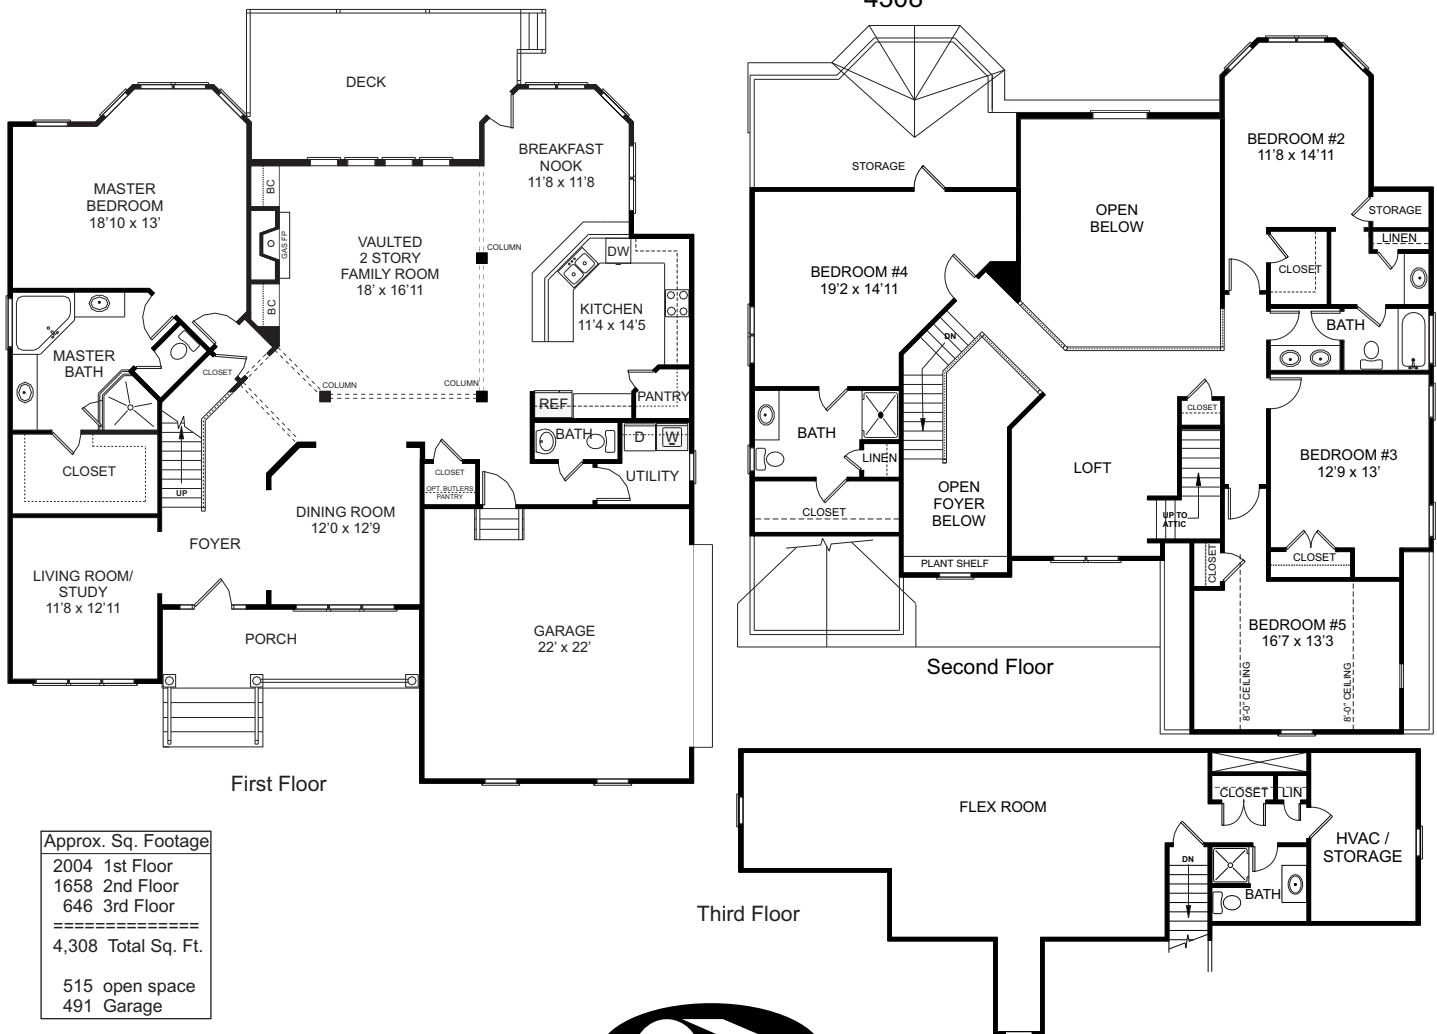

Windward

4308

Approx. Sq. Footage
2004 1st Floor
1658 2nd Floor
646 3rd Floor

4,308 Total Sq. Ft.
515 open space
491 Garage