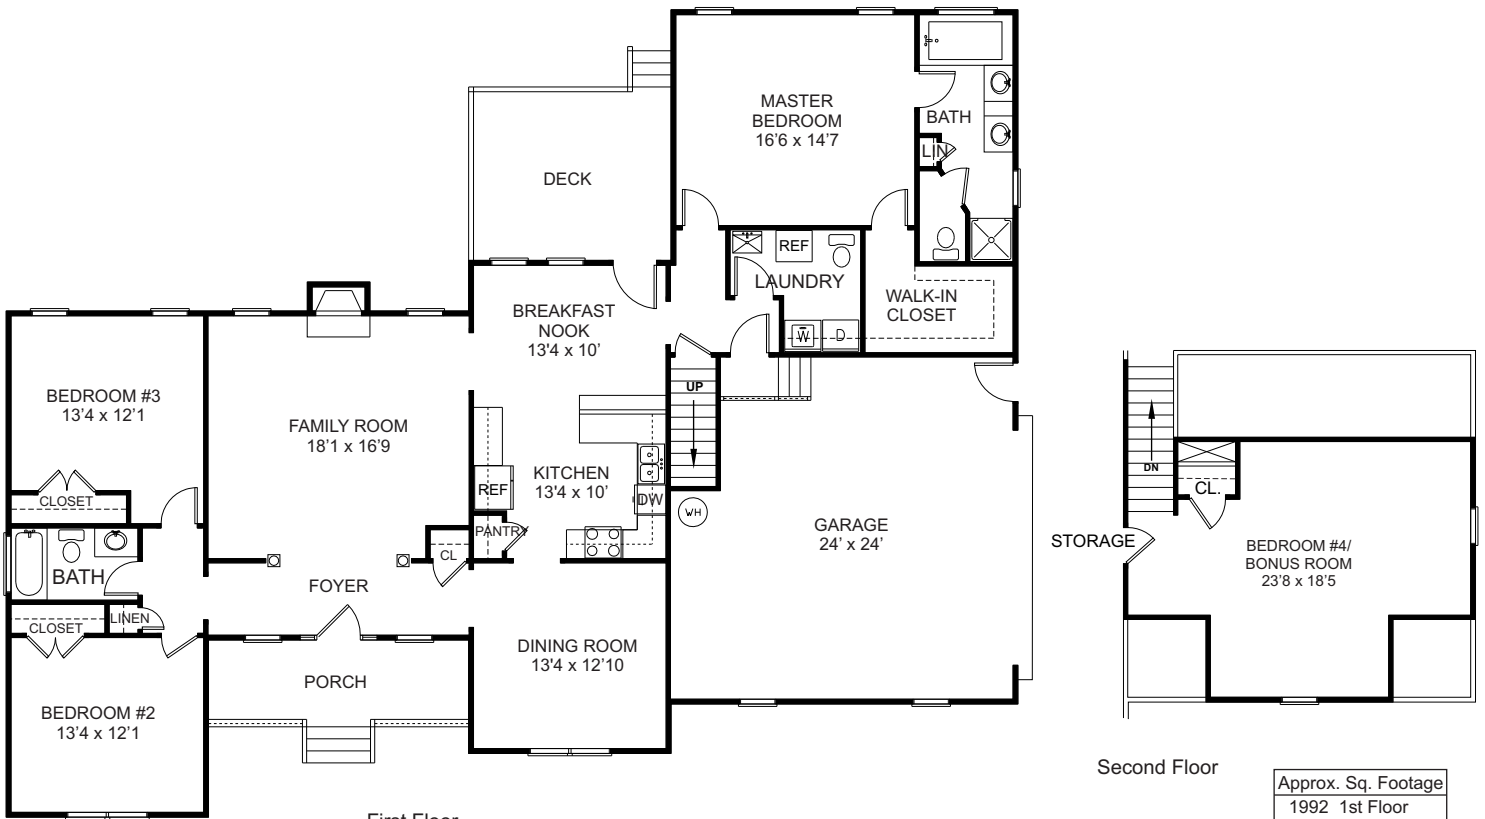

Grange

2372

First Floor

Second Floor

Approx. Sq. Footage
1992 1st Floor
380 2nd Floor
=====
2,372 Total Sq. Ft.
544 Garage

Floor plans may vary from artist's representation, some items are optional and are available at additional costs.
www.rayawmshomes.com